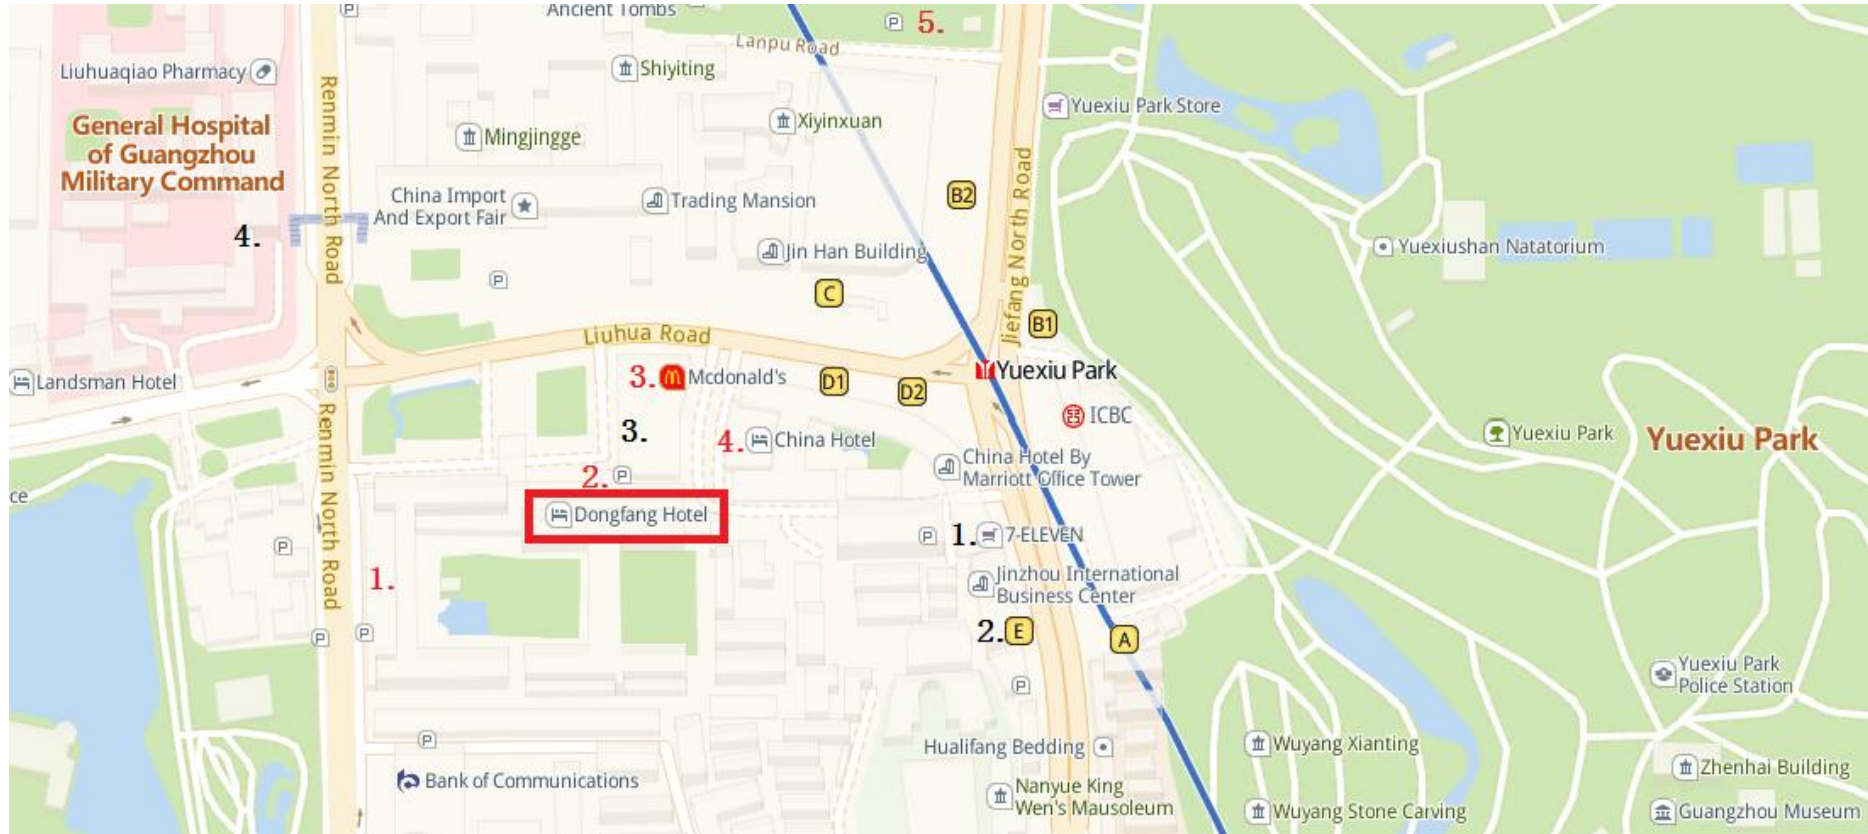

# Around Dongfang Hotel

Dongfang Hotel is the conference location.

Black numbers are supermarket and convenience store:

1. 7-11 Convenience Store
2. Mei-Yi-Jia Convenience Store
3. Mei-Rong Convenience Store
4. Convenience Store of Guangzhou Hospital

Red numbers are restaurants:

1. Macao Restaurant
2. Coffee and Simple Snack
3. McDonald's
4. Li Lang Café
5. Orchid Café

The Halal Restaurant is far away from Dongfang Hotel.

The address is 823, Jiefang North Street, Yuexiu District, Guangzhou